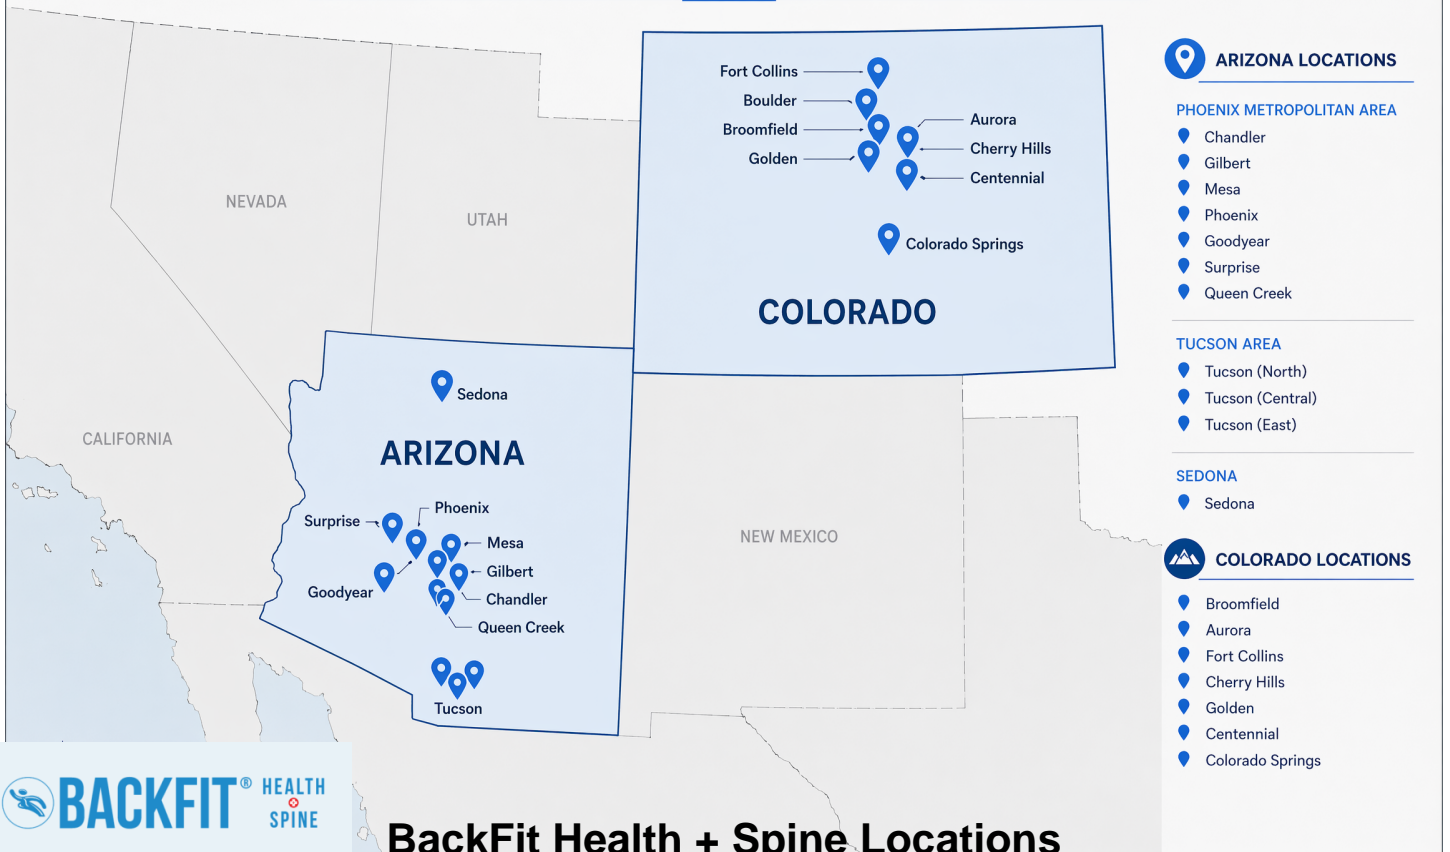

BackFit Health + Spine Locations

BackFit Health + Spine Locations

Location Name	Address
Arizona Locations	
Chandler (Ray Rd.)	1949 W Ray Rd #23, Chandler, AZ 85224
Chandler (Ocotillo Rd)	2815 E Ocotillo Rd STE 4, Chandler, AZ 85249
Gilbert (Val Vista Rd)	754 S Val Vista Dr #105, Gilbert, AZ 85296
Goodyear	3301 N Litchfield Rd, Goodyear, AZ 85395
Mesa (Higley Rd)	5233 E Southern Ave #103, Mesa, AZ 85206
North Phoenix	2302 W Greenway Rd, Phoenix, AZ 85023
Phoenix (Arcadia)	2836 E Indian School Rd Suite A8, Phoenix, AZ 85016
Phoenix (Desert Ridge)	21001 N Tatum Blvd Ste 78-1640, Phoenix, AZ 85050
Queen Creek	21323 S Ellsworth Lp Rd #101, Queen Creek, AZ 85142
Surprise	13733 N Prasada Pkwy, Surprise, AZ 85388

BackFit Health + Spine Locations

BackFit Health + Spine Locations

West Phoenix	3549 W Thomas Rd, Phoenix, AZ 85019
Tucson	4558 N 1st Ave STE 110, Tucson, AZ 85718
South Tucson	5433 S 12th Ave Suite #3, Tucson, AZ 85706
Sedona	2530 W State Route 89A Ste B1, Sedona, AZ 86336
East Tucson	5806 E Pima St, Tucson, AZ 85712
Colorado Locations	
Broomfield	3800 W. 144th Ave, Suite A700, Broomfield, CO 80023
Aurora	14151 E Cedar Ave, Unit B, Aurora, CO 80012
Fort Collins	3720 S College Ave, Fort Collins, CO 80525
Cherry Hills	5002-B East Hampden Ave, Denver, CO 80222
Golden	17211 S Golden Rd Ste 110, Golden, CO 80401
Centennial	6746 S. Revere Pkwy Suite 120, Centennial, CO 80112

BackFit Health + Spine Locations

BackFit Health + Spine Locations

Colorado Springs	1819 West Colorado Ave, Colorado Springs, CO 80904
------------------	--