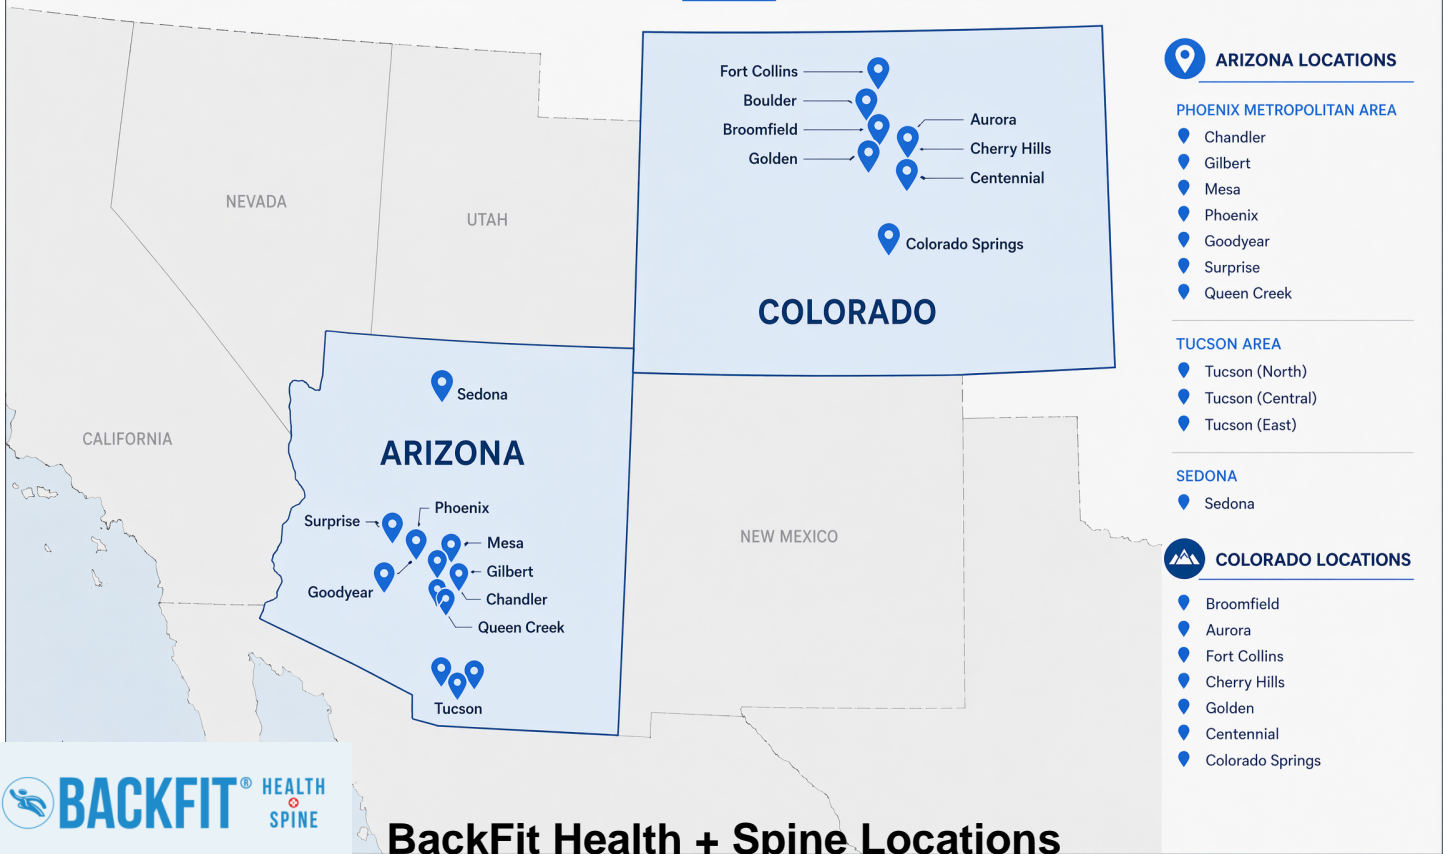

BackFit Health + Spine Locations

BackFit Health + Spine Locations

Location Name	Address
Arizona Locations	
Chandler (Ray Rd.)	1949 W Ray Rd #23, Chandler, AZ 85224
Chandler (Ocotillo Rd)	2815 E Ocotillo Rd STE 4, Chandler, AZ 85249
Gilbert (Val Vista Rd)	754 S Val Vista Dr #105, Gilbert, AZ 85296
Goodyear	3301 N Litchfield Rd, Goodyear, AZ 85395
Mesa (Higley Rd)	5233 E Southern Ave #103, Mesa, AZ 85206
North Phoenix	2302 W Greenway Rd, Phoenix, AZ 85023
Phoenix (Arcadia)	2836 E Indian School Rd Suite A8, Phoenix, AZ 85016
Phoenix (Desert Ridge)	21001 N Tatum Blvd Ste 78-1640, Phoenix, AZ 85050
Queen Creek	21323 S Ellsworth Lp Rd #101, Queen Creek, AZ 85142
Surprise	13733 N Prasada Pkwy, Surprise, AZ 85388

BackFit Health + Spine Locations

BackFit Health + Spine Locations

West Phoenix	3549 W Thomas Rd, Phoenix, AZ 85019
Tucson	4558 N 1st Ave STE 110, Tucson, AZ 85718
South Tucson	5433 S 12th Ave Suite #3, Tucson, AZ 85706
Sedona	2530 W State Route 89A Ste B1, Sedona, AZ 86336
East Tucson	5806 E Pima St, Tucson, AZ 85712
Colorado Locations	
Broomfield	3800 W. 144th Ave, Suite A700, Broomfield, CO 80023
Aurora	14151 E Cedar Ave, Unit B, Aurora, CO 80012
Fort Collins	3720 S College Ave, Fort Collins, CO 80525
Cherry Hills	5002-B East Hampden Ave, Denver, CO 80222
Golden	17211 S Golden Rd Ste 110, Golden, CO 80401
Centennial	6746 S. Revere Pkwy Suite 120, Centennial, CO 80112

BackFit Health + Spine Locations

BackFit Health + Spine Locations

Colorado Springs	1819 West Colorado Ave, Colorado Springs, CO 80904
------------------	--